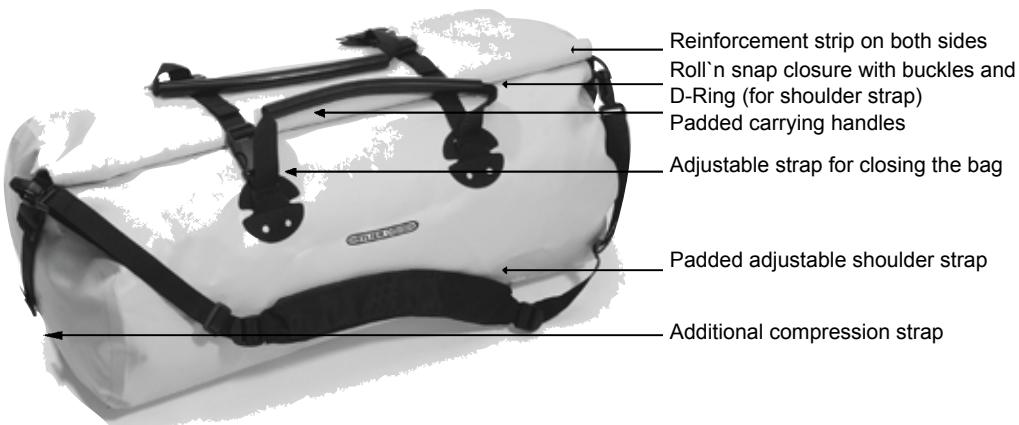

# RACK-PACK

## Travel and sports bag with roll closure

Plus:

Size	Material	Height cm/in.	Width cm/in.	Depth cm/in.	Vol. l/cu.in.	Weight g/oz.
S	PD 620	24/9,4	48/18,9	24/9,4	24/1465	670/23,7
M	PD 620	30/11,8	54/21,3	27/10,6	31/1892	760/26,8
L	PD 620	34/13,4	61/24	32/12,6	49/2990	910/32,1
XL	PD 620	40/15,7	71/28	40/15,7	89/5431	1190/42
M	PS36C	30/11,8	54/21,3	27/10,6	31/1892	600/21,2
L	PS36C	34/13,4	61/24	32/12,6	49/2990	660/23,3

- Multipurpose bag for many activities: sports (e.g. soaking wet suits), travel, leisure, biking, motor biking
- Removable shoulder strap
- Easily accessible bag with wide opening
- Can be combined with ORTLIEB Back-Rollers and Front-Rollers on top of the rack
- Easy to clean inside

Comes with padded shoulder strap

PRODUCT-INFO

rack06-2005